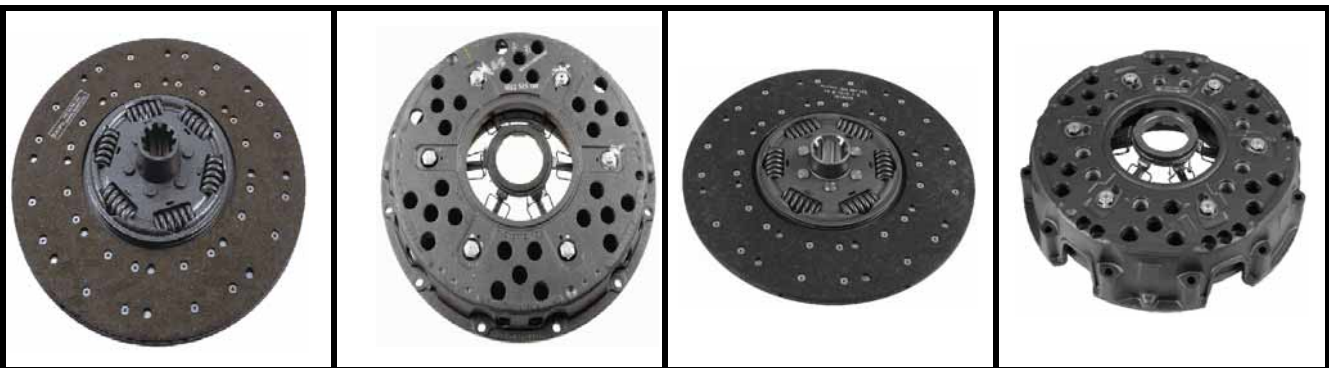

MODEL	IVECO EuroFire	MODEL	IVECO EuroFire	MODEL	BENZ 1719	MODEL	BENZ 1719
SIZE	380GTZ	SIZE	G380	SIZE	380GTZ	SIZE	GF380
REF NO.	1878 000 957	REF NO.	1882 325 139	REF NO.	1878 000 105	REF NO.	1882 302 132